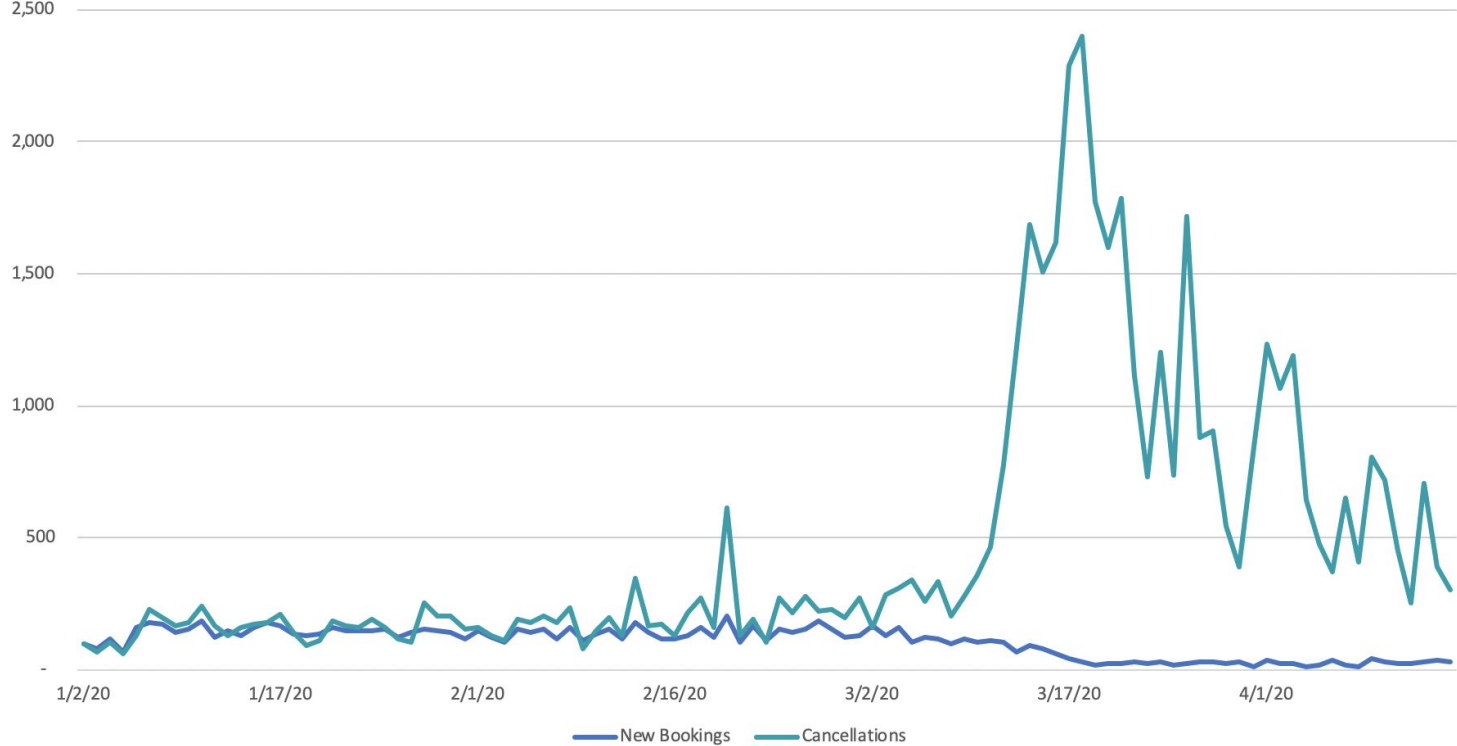

Director of Business Operations
Beyond Pricing
jesse@beyondpricing.com

go.beyondpricing.com/corona-support

Reservations and Cancellations Impacted by COVID-19

New Territory for Cancellation Volume

Transaction Volume
(Index = 100)

Guests Aren't Betting on Summer

% of Total New Reservations by Check-In

Cancellation 'Curve' Pushing Out

- US Memorial Day seeing uptick in cancellations
- May is latest US Beachhead
- EMEA Summer Hit Hard