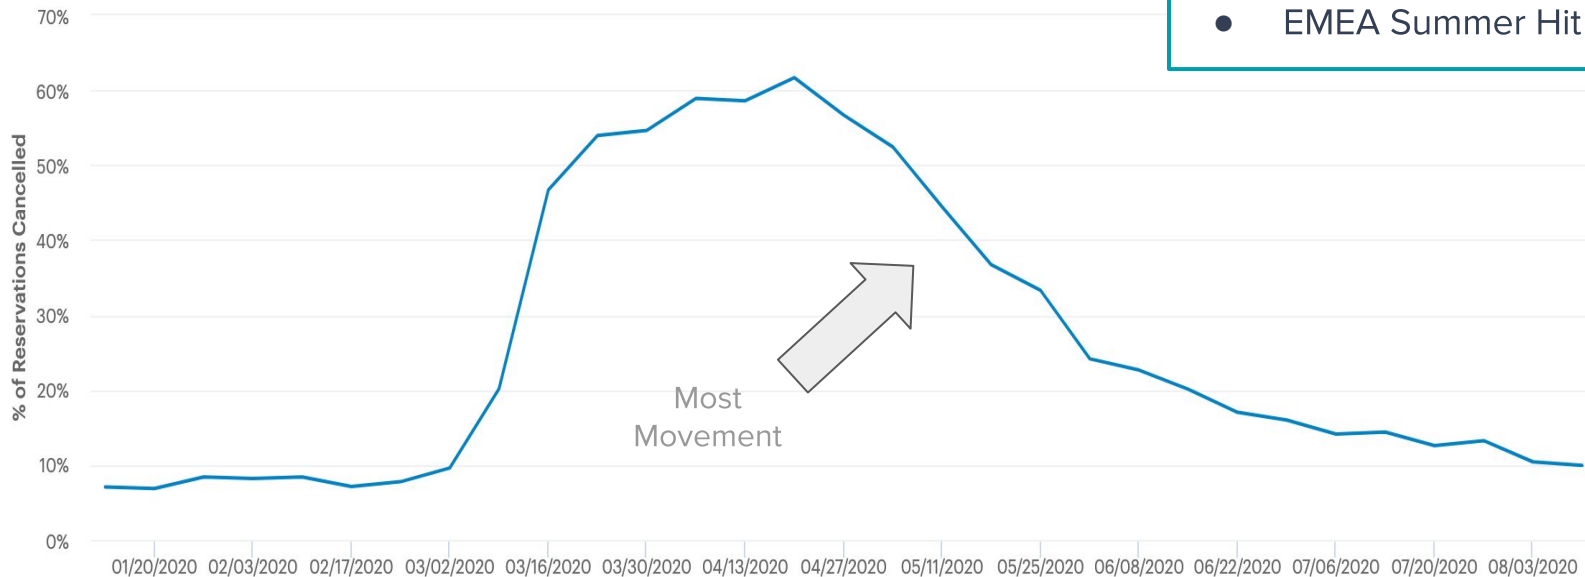

Cancellation 'Curve' Pushing Out

- US Memorial Day seeing uptick in cancellations
- May is latest US Beachhead
- EMEA Summer Hit Hard

% of Reservations Cancelled (Global)