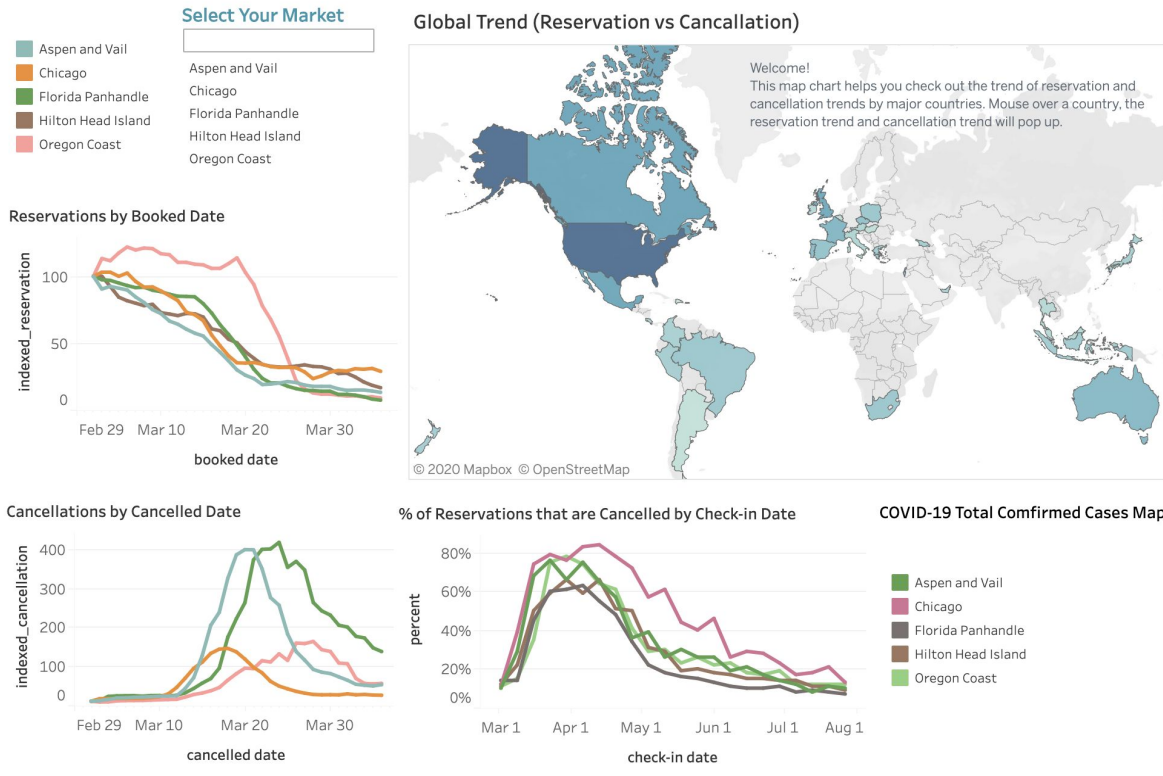

go.beyondpricing.com/corona-support

Reservations and Cancellations Impacted by COVID-19