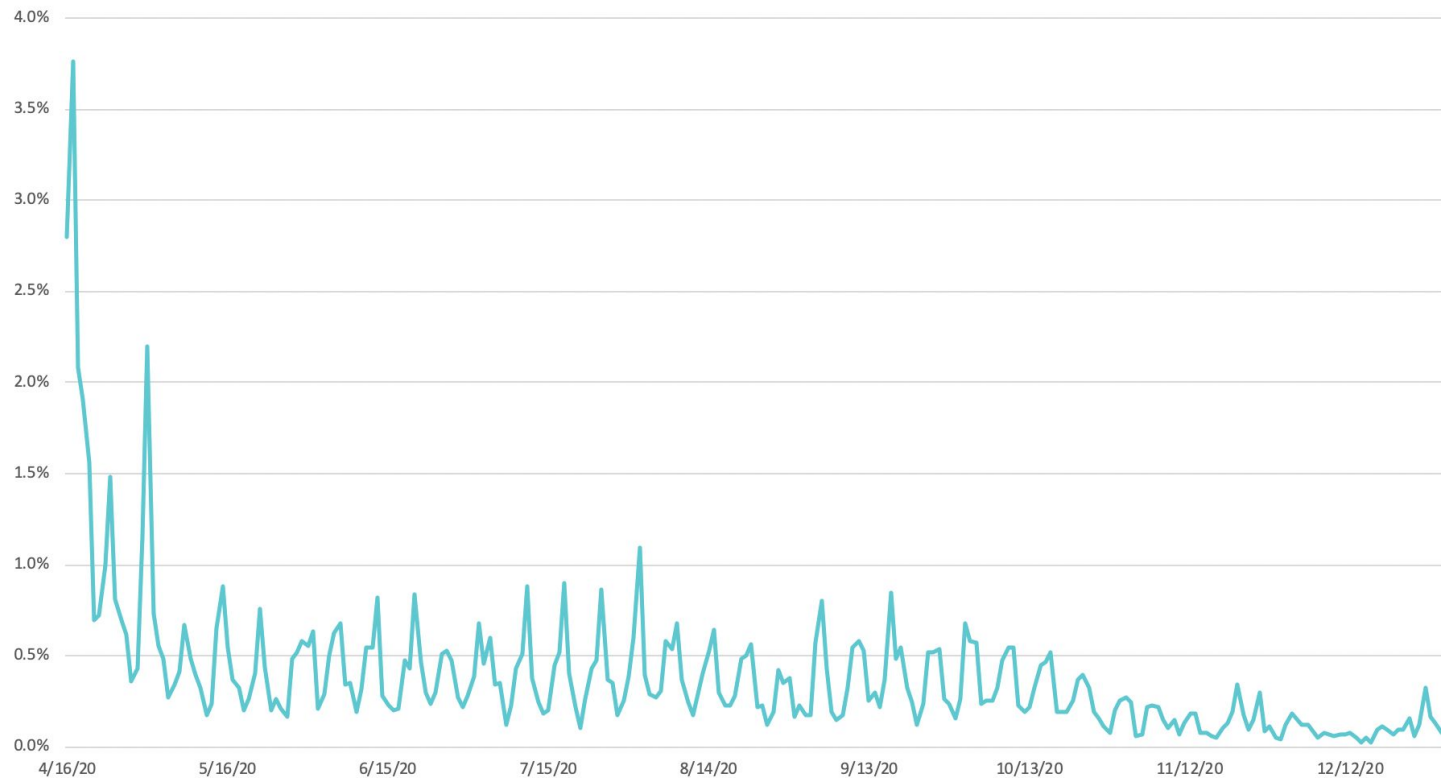

Director of Business Operations
Beyond Pricing
jesse@beyondpricing.com

go.beyondpricing.com/corona-support

Reservations and Cancellations Impacted by COVID-19

New Territory for Cancellation Volume

Transaction Volume
(Index = 100)

Guests Aren't Betting on Summer

% of Total New Reservations by Check-In

Cancellation 'Curve' Pushing Out

- US Memorial Day seeing uptick in cancellations
- May is latest US Beachhead
- EMEA Summer Hit Hard